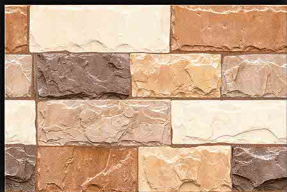

digital
Wall
tiles

glossy elevation

Series...

18 88

size **450x300** mm

digital
Wall
tiles

glossy elevation

Series...