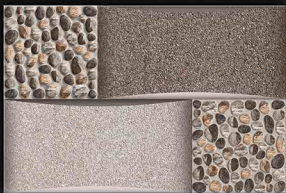

 *Digital*
Printing

digital
Wall
tiles

glossy elevation

Series...

18.54

size **450x300** mm

digital
Wall
tiles

glossy elevation