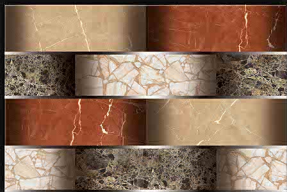

Series...

1845

size **450x300** mm

digital
Wall
tiles

glossy elevation

Series...

1847

size **450x300** mm