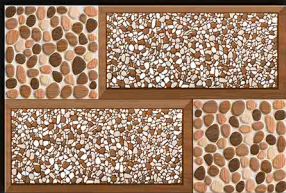

18749

size **450x300** mm

digital
Wall
tiles

glossy elevation

Series...

18051

size **450x300** mm

*"For success,
choose the best."*