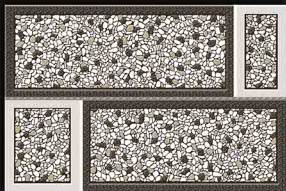

Series...

19000

size **450x300** mm

digital
Wall
tiles

glossy elevation

Series...

19001

size **450x300** mm