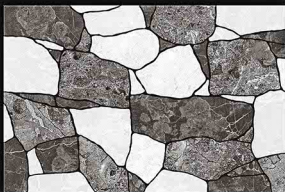

digital
Wall
tiles

glossy elevation

Series...

18027

size **450x300** mm