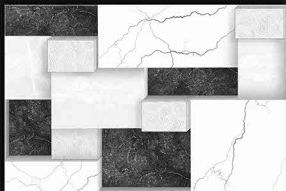

digital
Wall
tiles

glossy elevation

Series...