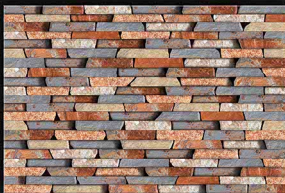

18028

size **450x300** mm

digital
Wall
tiles

glossy elevation

Series...

1837

size **450x300** mm

digital
Wall
tiles