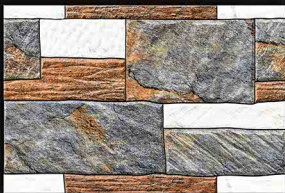

digital
Wall
tiles

glossy elevation

Series...

19006

size **450x300** mm