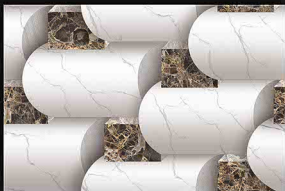

digital
Wall
tiles

glossy elevation

Series...