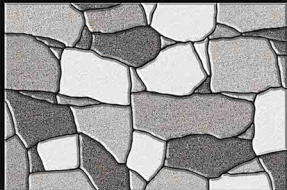

Series...

18027

size **450x300** mm

Digital
Printing

Natural beauty.

digital
Wall
tiles

glossy elevation

Series...