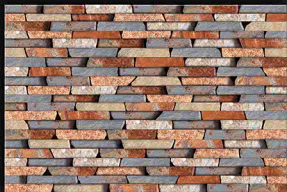

18028

size **450x300** mm

digital
Wall
tiles

glossy elevation

Series...

1837

size **450x300** mm

digital
Wall
tiles