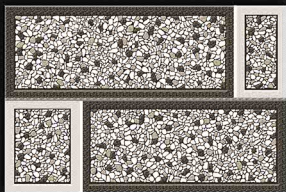

Series...

19000

size **450x300** mm

digital
Wall
tiles

glossy elevation

Series...

19001

size **450x300** mm