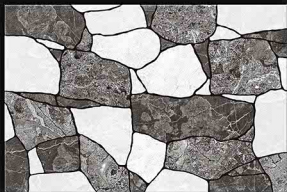

Series...

18027

size **450x300** mm

Digital
Printing

Natural beauty.

digital
Wall
tiles

glossy elevation

Series...