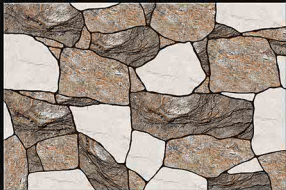

glossy elevation

Series...

18024

size **450x300** mm

digital
Wall
tiles

glossy elevation

Series...

18025